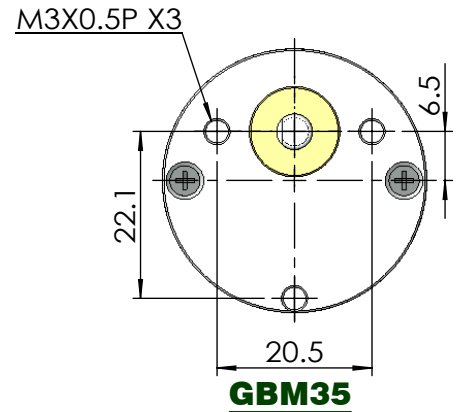

Spur Gearhead GBS35

GBS35-INCH

Type	A	B	C	D	E	F
Stages	2	3	4	5	6	7
Ratio	6.36	19.7	61.2	190	588	1822
Dim. "L"	24.5			27.5	30.5	33.5
Eff. %	81	73	65	60	53	48
Max. Cont. Torque kg-cm	0.5	1.3	3.5	4.7	5.5	6
Max. Peak Torque kg-cm	1.5	4	10.5	14	16.5	18