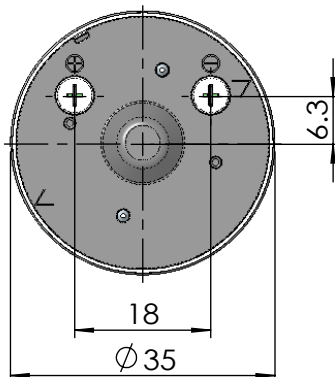

Spur Gearhead GBS35

GBS35-INCH

Type	A	B	C	D	E	F
Stages	2	3	4	5	6	7
Ratio	6.36	19.7	61.2	190	588	1822
Dim. "L"	24.5			27.5	30.5	33.5
Eff. %	81	73	65	60	53	48
Max. Cont. Torque kg-cm	0.5	1.3	3.5	4.7	5.5	6
Max. Peak Torque kg-cm	1.5	4	10.5	14	16.5	18

GBM35

2014-09

Gear motor GBS35-8CYC

#110 TERMINALS

Gear motor GBS35-15YC

#110 TERMINALS