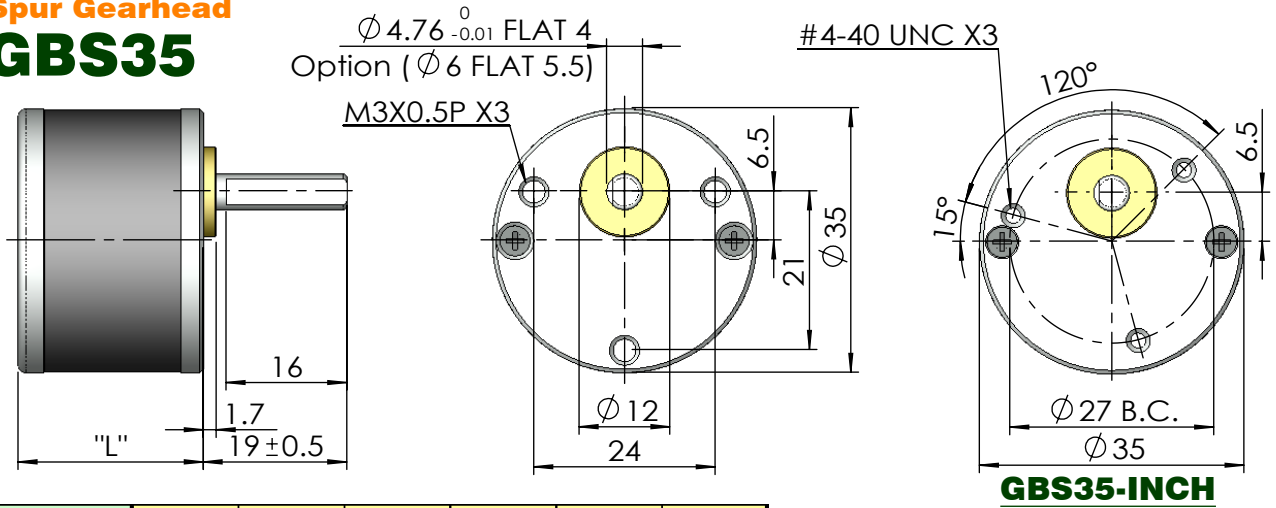

Spur Gearhead GBS35

GBS35-INCH

Type	A	B	C	D	E	F
Stages	2	3	4	5	6	7
Ratio	6.36	19.7	61.2	190	588	1822
Dim. "L"	24.5			27.5	30.5	33.5
Eff. %	81	73	65	60	53	48
Max. Cont. Torque kg-cm	0.5	1.3	3.5	4.7	5.5	6
Max. Peak Torque kg-cm	1.5	4	10.5	14	16.5	18