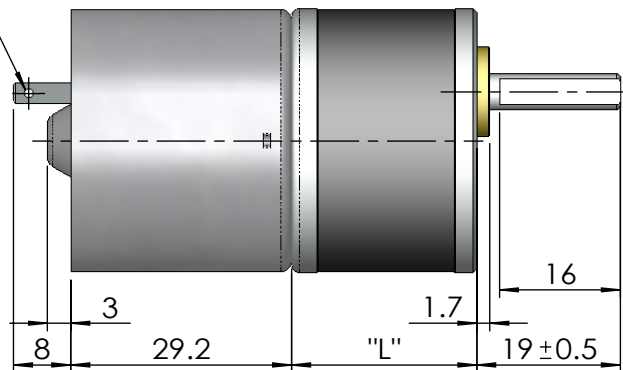

#110 TERMINALS