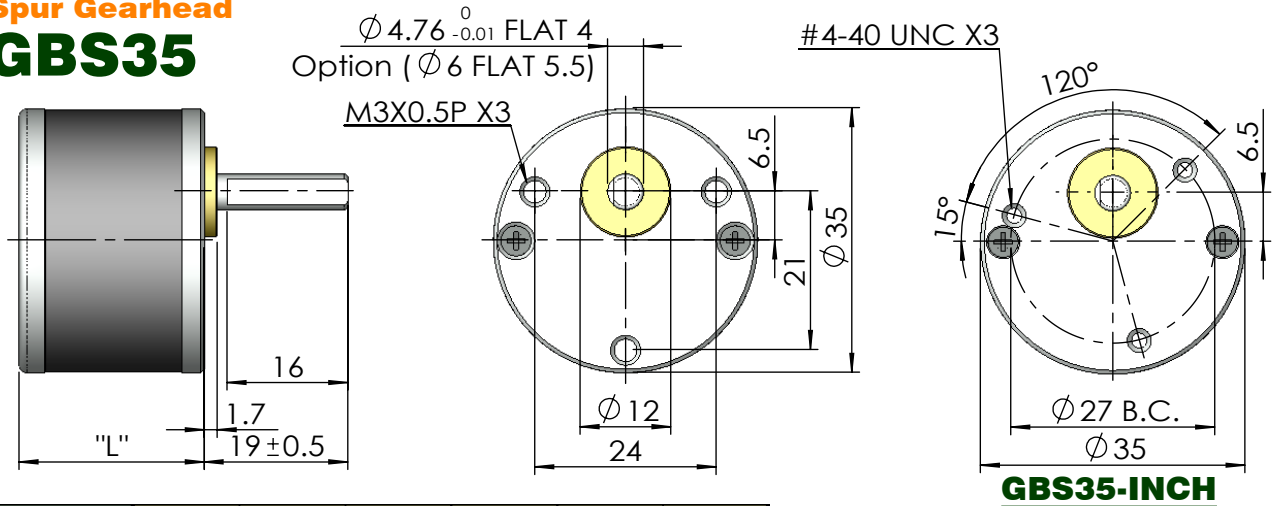

Spur Gearhead GBS35

GBS35-INCH

Type	A	B	C	D	E	F
Stages	2	3	4	5	6	7
Ratio	6.36	19.7	61.2	190	588	1822
Dim."L"	24.5			27.5	30.5	33.5
Eff.%	81	73	65	60	53	48
Max.Cont. Torque kg-cm	0.5	1.3	3.5	4.7	5.5	6
Max. Peak Torque kg-cm	1.5	4	10.5	14	16.5	18