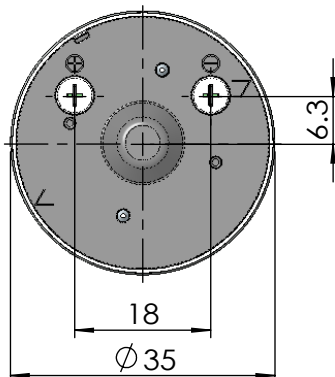

Spur Gearhead GBS35

GBS35-INCH

Type	A	B	C	D	E	F
Stages	2	3	4	5	6	7
Ratio	6.36	19.7	61.2	190	588	1822
Dim."L"	24.5			27.5	30.5	33.5
Eff.%	81	73	65	60	53	48
Max.Cont. Torque kg-cm	0.5	1.3	3.5	4.7	5.5	6
Max. Peak Torque kg-cm	1.5	4	10.5	14	16.5	18

GBM35

2014-09

Gear motor GBS35-8CYC

#110 TERMINALS

Gear motor GBS35-15YC

#110 TERMINALS