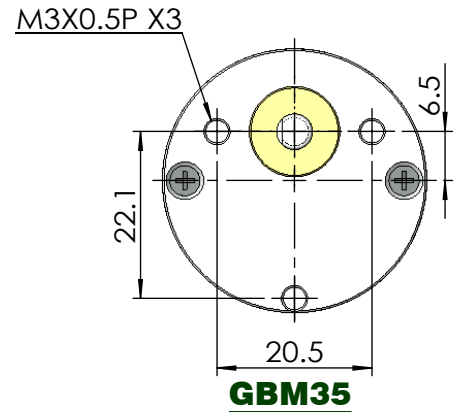

Spur Gearhead GBS35

GBS35-INCH

Type	A	B	C	D	E	F
Stages	2	3	4	5	6	7
Ratio	6.36	19.7	61.2	190	588	1822
Dim."L"	24.5			27.5	30.5	33.5
Eff.%	81	73	65	60	53	48
Max.Cont. Torque kg-cm	0.5	1.3	3.5	4.7	5.5	6
Max. Peak Torque kg-cm	1.5	4	10.5	14	16.5	18