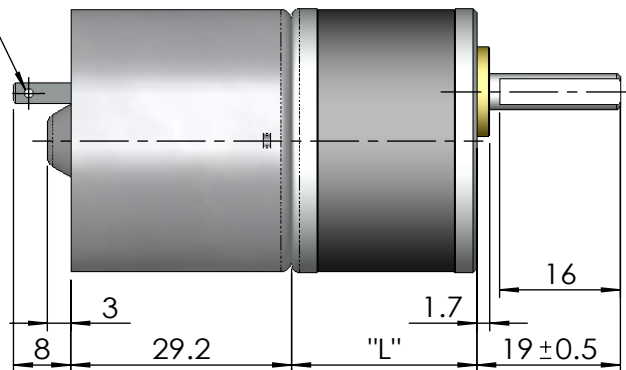

#110 TERMINALS