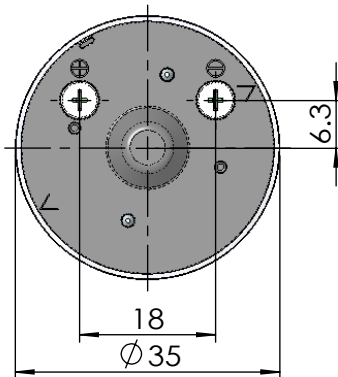

Gear motor GBS35-8CYC